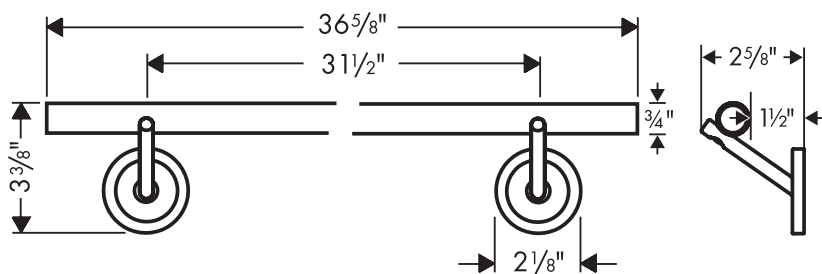

Product Features

- Solid brass

Available Finishes

Chrome

40808000

Brushed Nickel

40808820

The measurements shown are for reference only.

Products and specifications shown are subject to change without notice.

Specification sheet revised 9/2008